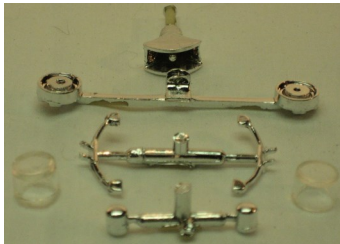

Custom Squads Models by Tony

www: CustomSquads.com

JANUARY 2017 VER 2

NEW PRODUCT RELEASE WINTER 2017

CS-TRW-1
Federal Vision, Twin Rotator
with Bull Horn
Our Price \$10.00

CS-AR-1CP
Individual Aerodynamic Pods
Our Price \$6.50 Set of 2

CS-AR-1C
All Clear Aerodynamic Light Bars
Our Price \$8.50

CS-AR1-IC-Pkg.
Individual Aerodynamic Pods
Our Price \$12.00

CS-DR-7
Mid Size, Low Base Rotator
Our Price \$4.00

CS-PB-7R
Push Bar
Our Price \$4.00

CS-IC-5
Our Price \$4.00

Police Radar Console
Dash Mounted Radar

CS-IC-6
Our Price \$4.00

70's - 80's Style
Police Radio

Ford Taurus Alt. Wheels

New 1/25th Scale Heavy Truck Wheels

CS-TFW-12
Our Price \$5.50