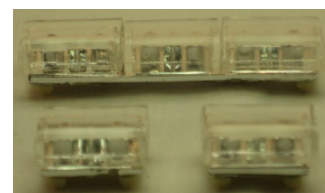

Custom Squads Models by Tony

www: CustomSquads.com

JANUARY 2017 VER 2

NEW PRODUCT RELEASE WINTER 2017

CS-TRW-1
Federal Vision, Twin Rotator
with Bull Horn
Our Price \$10.00

CS-AR-1CP
Individual Aerodynamic Pods
Our Price \$6.50 Set of 2

CS-AR-1C
All Clear Aerodynamic Light Bars
Our Price \$8.50

CS-AR1-IC-Pkg.
Individual Aerodynamic Pods
Our Price \$12.00

CS-DR-7
Mid Size, Low Base Rotator
Our Price \$4.00

CS-PB-7R
Push Bar
Our Price \$4.00

CS-IC-5
Our Price \$4.00

Police Radar Console
Dash Mounted Radar

CS-IC-6
Our Price \$4.00

70's - 80's Style
Police Radio

Ford Taurus Alt. Wheels

New 1/25th Scale Heavy Truck Wheels

CS-TFW-12
Our Price \$5.50