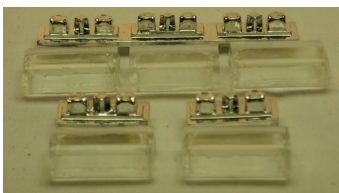

Custom Squads Models by Tony

www: CustomSquads.com

JANUARY 2017 VER 2

NEW PRODUCT RELEASE WINTER 2017

CS-TRW-1
Federal Vision, Twin Rotator
with Bull Horn
Our Price \$10.00

CS-AR-1CP
Individual Aerodynamic Pods
Our Price \$6.50 Set of 2

CS-AR-1C
All Clear Aerodynamic Light Bars
Our Price \$8.50

CS-AR1-IC-Pkg.
Individual Aerodynamic Pods
Our Price \$12.00

CS-DR-7
Mid Size, Low Base Rotator
Our Price \$4.00

CS-PB-7R
Push Bar
Our Price \$4.00

CS-IC-5
Our Price \$4.00

Police Radar Console
Dash Mounted Radar

CS-IC-6
Our Price \$4.00

70's - 80's Style
Police Radio

Ford Taurus Alt. Wheels

New 1/25th Scale Heavy Truck Wheels

CS-TFW-12
Our Price \$5.50