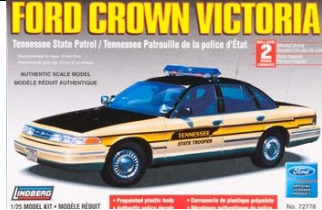

1997 F-150 4X4 Extender Cab
Our Price \$16.50

Custom Squads

Models by Tony

Effective January, 2017

1/25th Scale Police Cars/ Related Kits Supplies are Limited !!

ATM Chevy Camaro
SS/RS Police Car
Our Price \$19.50