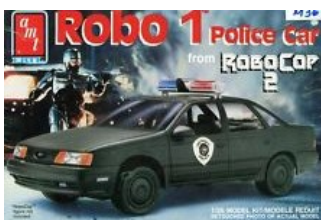

ATM Robo 1 Police Car
Our Price $22.00