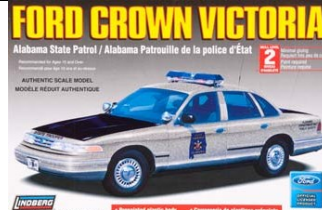

Lindberg Alabama
Ford Crown Victoria
Our Price $17.50