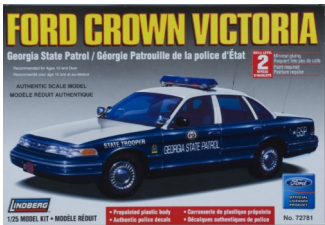

Lindberg Georgia State Police
Ford Crown Victoria
Our Price $17.50