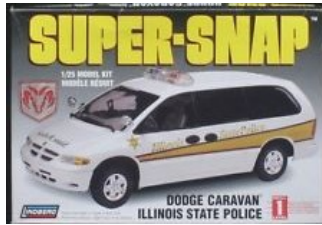

Lindberg Tennessee
Ford Crown Victoria
Our Price \$17.50

Lindberg Alabama
Ford Crown Victoria
Our Price \$17.50

Revell
Chevy Impala Police Car
Our Price \$14.50

Lindberg Georgia State Police
Ford Crown Victoria
Our Price \$17.50

Dodge Caravan Illinois State Police
Our Price 22.00

Monogram Ford Bronco
Our Price \$19.50

ATM 1996 Ford Explorer 4X4
Our Price \$19.50

Lindberg Dodge Charger
Philadelphia State Police
Our Price \$27.00

Lindberg Ford Crown Victoria
Blank Model Car
Our Price \$17.50