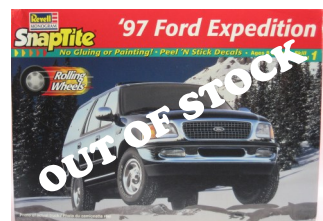

T.J. Hooker Police Car
Our Price \$21.00

Crown Victoria OH State Hwy.
Patrol
Our Price \$17.50

ATM Rescue 911
Our Price \$21.00

ATM Robo 1 Police Car
Our Price \$22.00

'97 Ford Expedition
Our Price \$16.50