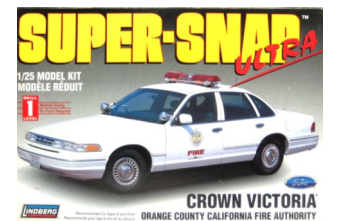

Crown Victoria Orange Cnty. CA
Fire Auth.
Our Price $17.50