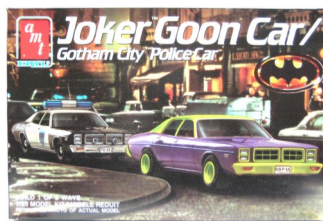

Joker Goon Car/Gotham City
Police Car
Our Price $21.00