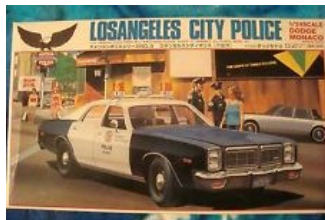

* Yodel Dodge Monaco
Los Angeles City Police Car
Our Price $19.00