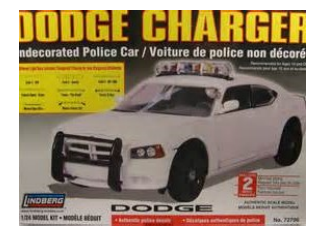

Dodge Caravan Illinois State Police
Our Price 22.00

Monogram Ford Bronco
Our Price \$19.50

ATM 1996 Ford Explorer 4X4
Our Price \$19.50

Lindberg Dodge Charger
Philadelphia State Police
Our Price \$27.00

Lindberg Ford Crown Victoria
Blank Model Car
Our Price \$17.50