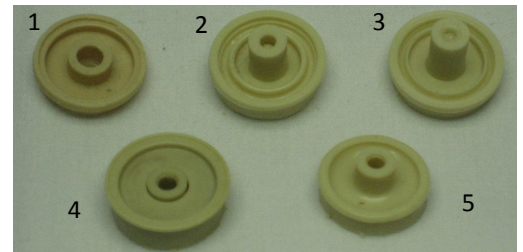

Custom Squads

Models by Tony

Effective January, 2017, 2.0

1/25th Police Car Wheels

Chevrolet

All Wheels Chromed Resin except Type 5

CS-CWF-1 thru 7 Chevy Caprice Impala SS Pkg.
Pkg.1—CS-CWC-Type with CS-WB-1 (Snap on Backing)

Our Price $8.00

Resin Wheel $1.00 less.

Pkg.2—CS-CWC-Type with CS-WB-1 & CS-TK1 tires. (Photo with Chevy Wheel)

Resin Wheel $1.00 less.

Our Price $11.50

Ford Wheels

CS-CWF 1 thru 4 Crown Vic Wheel Pkg.

Available for Lindberg Crown Vic.

CS-CWF-Type+Wheel Backing CS-WB-5

Our Price $8.50

Pricing is per set of 4

CS-WB-1- For "Snap On" Revell Kit Axles $2.50

CS-WB-2-Short Stem Heavy Metal Rod Axles $3.00

CS-WB-3— Long Stem, Heavy Metal Rod Axles $3.00

CS-WB-4- 2pc. Universal Backing (Free Moving Inner Disk) $4.00

C-SWB-5 Short Stem Metal Rod for Lindberg Crown Vic. $3.00

Chrysler/ Dodge/ Plymouth

Actual Finished Wheels