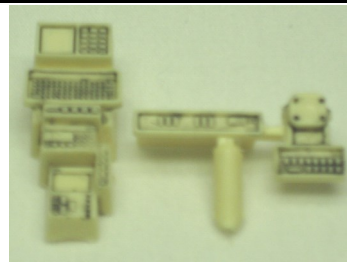

- CS-PB1C-Chromed Push Bar
- CS-CWC-Type 2
- CS-CWC-Type 3

Interior Conversion Kits

CS-IC-1
Center Mount Police Radio, Separate Computer, Keyboard Terminal, Dash Mounted Radar Receiver with Gun. Casted in Resin. Clear Resin Ceiling Lamp Ceiling Side Mounted Partition **CS-CP-1** Our Price \$10.00

CS-IC-2
Main Center Mount Console, Keyboard, Terminal, Dash Mount Radar Receiver & Radar Gun. Cast in Resin. Clear Resin Ceiling Lamp, Partition **CS-CP-1** Our Price \$10.00

CS-IC-3
Main Center Mount Console Computer Complete unit (1 pc.) Dash Mount Transceiver Radar Unit. Floor Side Mounted Partition w/Clear Insert **CS-CP2** Our Price \$10.00