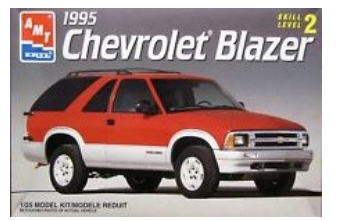

1995 Chevrolet Blazer
Our Price $19.50