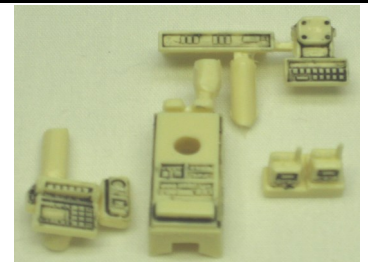

- CS-PB1C-Chromed Push Bar
- CS-CWC-Type 2
- CS-CWC-Type 3

Interior Conversion Kits

CS-IC-1
Center Mount Police Radio, Separate Computer, Keyboard Terminal, Dash Mounted Radar Receiver with Gun. Casted in Resin. Clear Resin Ceiling Lamp Ceiling Side Mounted Partition **CS-CP-1** Our Price \$10.00

CS-IC-2
Main Center Mount Console, Keyboard, Terminal, Dash Mount Radar Receiver & Radar Gun. Cast in Resin. Clear Resin Ceiling Lamp, Partition **CS-CP-1** Our Price \$10.00

CS-IC-3
Main Center Mount Console Computer Complete unit (1 pc.) Dash Mount Transceiver Radar Unit. Floor Side Mounted Partition w/Clear Insert **CS-CP2** Our Price \$10.00