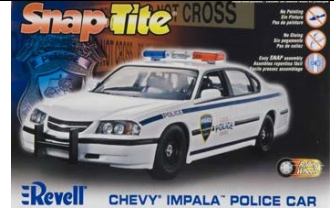

Revell
Chevy Impala Police Car
Our Price $14.50