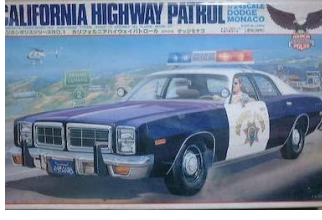

Yodel Dodge Monaco
California Highway Patrol
Our Price $29.00, Complete Kit

- *Kits are incomplete (Missing Light Bars & Decals)*
  In purchasing One of these kits you are entitled to Purchase:

1 Custom Squads Light Bar 25% Off.
1 Decal Sheet (anyone) @ 25% Off.