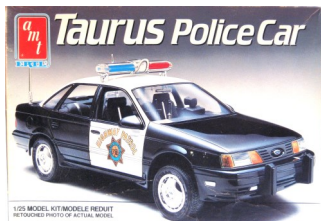

Chevy Caprice Police Car
Our Price \$19.50
Opened, Unsealed Complete
Our Price \$17.50

Plymouth Fury
Jo-Han police Car
Our Price \$29.00

Taxi/Fire Chevy Caprice
Our Price \$19.50

Hobby Lobby '70 Ford Police Car
Our Price \$19.50