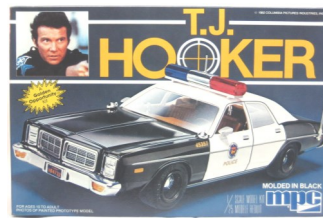

T.J. Hooker Police Car
Our Price $21.00