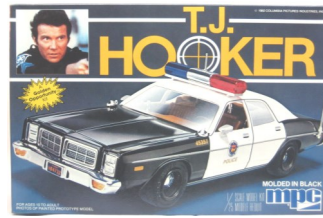

Joker Goon Car/Gotham City
Police Car
Our Price \$21.00

AMT Rescue Ambulance
Our Price \$21.00

Crown Victoria Orange Cnty. CA
Fire Auth.
Our Price \$17.50

Impala SS
Our Price \$19.50

T.J. Hooker Police Car
Our Price \$21.00