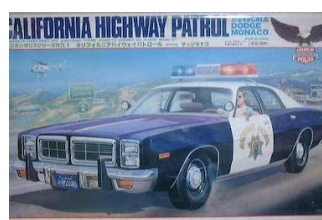

Yodel Dodge Monaco
California Highway Patrol
Our Price $29.00, Complete Kit

• *Kits are incomplete (Missing Light Bars & Decals)*
In purchasing One of these kits you are entitled to Purchase:

1 Custom Squads Light Bar 25% Off.
1 Decal Sheet (anyone) @ 25% Off.