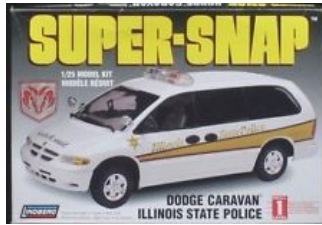

Dodge Caravan Illinois State Police
Our Price 22.00