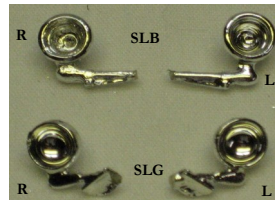

Push Bars, Exterior/Interior Accessories

CS-PB-1R
CS-PB-1C
Our Price \$3.00
Our Price \$3.50 (Chrome)

CS-PB-2R
CS-PB-2C
Our Price \$3.00
Our Price \$3.50 (Chrome)

CS-PB-3R
Our Price \$3.50

CS-PB-4R
Our Price \$3.50

CS-PB-5C
Separate Rectangular Lights
Chromed
Our Price \$4.00

CS-ATK-1
1 Side Mt. Base, 1 Lrg. Roof
Top Base, 2nd Short Roof Top
Bases, Chromed Resin
Our Price \$4.50

CS-AS1 - Arrow Stick
Chromed Resin
Our Price \$2.50
CS-GL1 Set of 2
Grille Mounted Rectangular
Lights, Chromed Resin
Our Price \$1.50