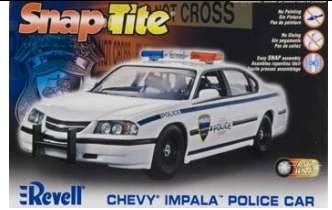

Revell
Chevy Impala Police Car
Our Price $14.50