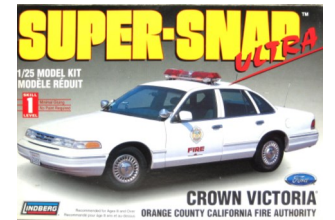

Crown Victoria Orange Cnty. CA
Fire Auth.
Our Price $17.50