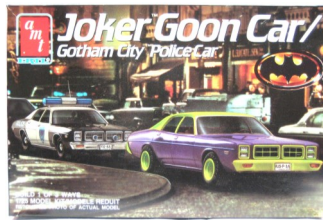

CS-106 NY State Park - Crown Vic Caprice
Our Price \$4.50

CS-AC-01 Accessory Decals
NYPD Popular Bumper Stickers 9 Total Bumper Sticks.,
Our Price \$2.50

Custom Squads

Models by Tony

Effective May, 2015

1/25th Scale Police Cars/ Related Kits Supplies are Limited !!

Chey Caprice Police Car
Our Price \$19.50

Plymouth Fury
Jo-Han police Car
Our Price \$29.00

Taxi/Fire Chevy Caprice
Our Price \$19.50

Hobby Lobby '70 Ford Police Car
Our Price \$19.50

AMT Taurus Police Car
Our Price \$19.50