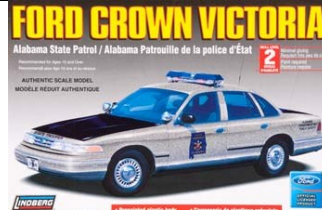

Custom Squads

Models by Tony

Effective May, 2015

1/25th Scale Police Cars/ Related Kits Supplies are Limited !!

ATM Chevy Camaro
SS/RS Police Car
Our Price \$19.50

Lindberg Tennessee
Ford Crown Victoria
Our Price \$17.50