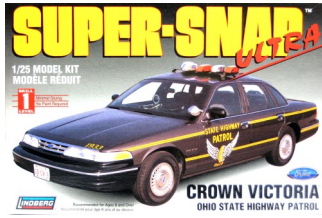

Crown Victoria OH State Hwy.
Patrol
Our Price \$17.50

ATM Rescue 911
Our Price \$21.00

ATM Robo 1 Police Car
Our Price \$22.00

'97 Ford Expedition
Our Price \$16.50

1996 Chevrolet C3500 Dually
Our Price \$16.50