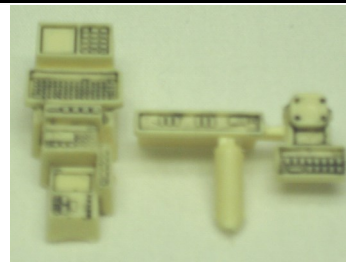

- CS-PB1C-Chromed Push Bar
- CS-CWC-Type 2
- CS-CWC-Type 3

Interior Conversion Kits

CS-IC-1
Center Mount Police Radio, Separate Computer, Keyboard Terminal, Dash Mounted Radar Receiver with Gun. Casted in Resin. Clear Resin Ceiling Lamp Ceiling Side Mounted Partition **CS-CP-1** Our Price \$10.00

CS-IC-2
Main Center Mount Console, Keyboard, Terminal, Dash Mount Radar Receiver & Radar Gun. Cast in Resin. Clear Resin Ceiling Lamp, Partition **CS-CP-1** Our Price \$10.00

CS-IC-3
Main Center Mount Console Computer Complete unit (1 pc.) Dash Mount Transceiver Radar Unit. Floor Side Mounted Partition w/Clear Insert **CS-CP2** Our Price \$10.00