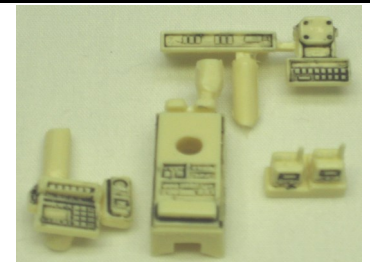

- CS-PB1C-Chromed Push Bar
- CS-CWC-Type 2
- CS-CWC-Type 3

Interior Conversion Kits

CS-IC-1
Center Mount Police Radio, Separate Computer, Keyboard Terminal, Dash Mounted Radar Receiver with Gun. Casted in Resin. Clear Resin Ceiling Lamp Ceiling Side Mounted Partition **CS-CP-1** Our Price \$10.00

CS-IC-2
Main Center Mount Console, Keyboard, Terminal, Dash Mount Radar Receiver & Radar Gun. Cast in Resin. Clear Resin Ceiling Lamp, Partition **CS-CP-1** Our Price \$10.00

CS-IC-3
Main Center Mount Console Computer Complete unit (1 pc.) Dash Mount Transceiver Radar Unit. Floor Side Mounted Partition w/Clear Insert **CS-CP2** Our Price \$10.00