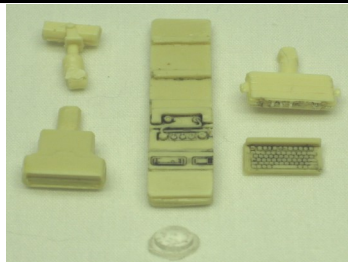

- CS-PB1C-Chromed Push Bar
- CS-CWC-Type 2
- CS-CWC-Type 3

Interior Conversion Kits

CS-IC-1
Center Mount Police Radio, Separate Computer, Keyboard Terminal, Dash Mounted Radar Receiver with Gun. Casted in Resin. Clear Resin Ceiling Lamp Ceiling Side Mounted Partition **CS-CP-1** Our Price \$10.00