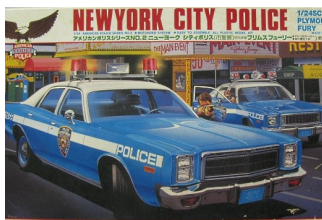

* Yodel Plymouth Fury
New York City Police Car
Our Price $21.00