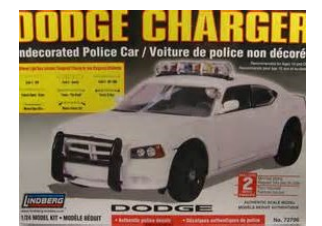

Monogram Ford Bronco
Our Price \$19.50

ATM 1996 Ford Explorer 4X4
Our Price \$19.50

Lindberg Dodge Charger
Philadelphia State Police
Our Price \$27.00

Lindberg Ford Crown Victoria
Blank Model Car
Our Price \$17.50