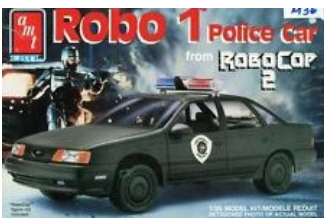

Crown Victoria OH State Hwy.
Patrol
Our Price \$17.50

ATM Rescue 911
Our Price \$21.00

ATM Robo 1 Police Car
Our Price \$22.00

'97 Ford Expedition
Our Price \$16.50

1996 Chevrolet C3500 Dually
Our Price \$16.50