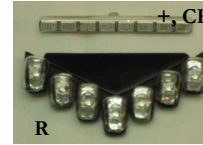

CS-FV-1 Federal Vision Vector
Our Price $10.00