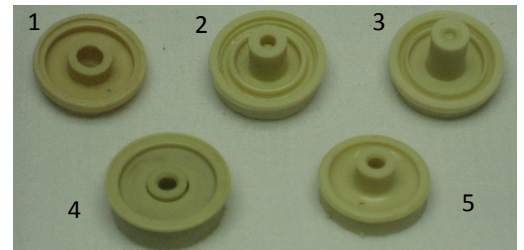

Custom Squads

Models by Tony

Effective May, 2015

1/25th Police Car Wheels

Chevrolet

All Wheels Chromed Resin except Type 5

CS-CWF-1 thru 7 Chevy Caprice Impala SS Pkg.
Pkg.1—CS-CWC-Type with CS-WB-1 (Snap on Backing)

Our Price $8.00

Resin Wheel $1.00 less.

Pkg.2—CS-CWC-Type with CS-WB-1 & CS-TK1 tires. (Photo with Chevy Wheel)

Resin Wheel $1.00 less.

Our Price $11.50

Ford Wheels

CS-CWF 1 thru 4 Crown Vic Wheel Pkg.

Available for Lindberg Crown Vic.

CS-CWF-Type+Wheel Backing CS-WB-5

Our Price $8.50

Pricing is per set of 4

CS-WB-1- For "Snap On" Revell Kit Axles $2.50

CS-WB-2-Short Stem Heavy Metal Rod Axles $3.00

CS-WB-3— Long Stem, Heavy Metal Rod Axles $3.00

CS-WB-4- 2pc. Universal Backing (Free Moving Inner Disk) $4.00

C-SWB-5 Short Stem Metal Rod for Lindberg Crown Vic. $3.00

Chrysler/ Dodge/ Plymouth

Actual Finished Wheels