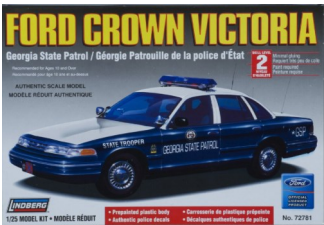

Lindberg Georgia State Police
Ford Crown Victoria
Our Price $17.50