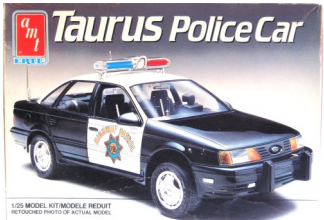

Chey Caprice Police Car
Our Price \$19.50

Plymouth Fury
Jo-Han police Car
Our Price \$29.00

Taxi/Fire Chevy Caprice
Our Price \$19.50

Hobby Lobby '70 Ford Police Car
Our Price \$19.50

AMT Taurus Police Car
Our Price \$19.50