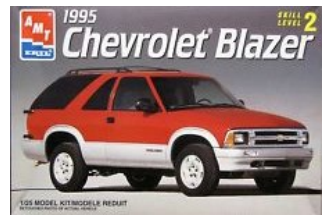

Crown Victoria OH State Hwy.
Patrol
Our Price \$17.50

ATM Rescue 911
Our Price \$21.00

ATM Robo 1 Police Car
Our Price \$22.00

'97 Ford Expedition
Our Price \$16.50

1996 Chevrolet C3500 Dually
Our Price \$16.50