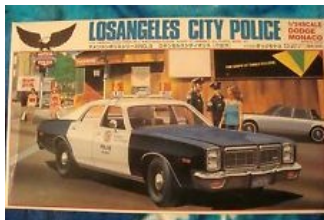

* Yodel Dodge Monaco
Los Angeles City Police Car
Our Price $19.00