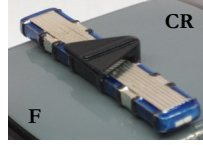

CS-WE-1/LPS-1
Whelen Edge
Our Price $7.50